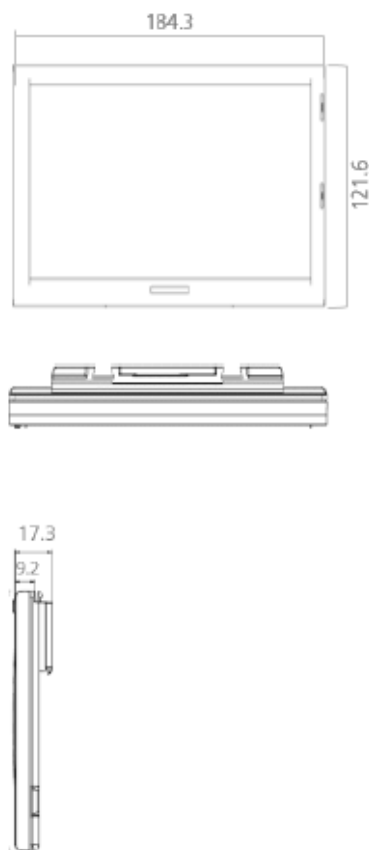

Schematic Drawing

Technical Specification

Product code	IFT-27504
Dimensions (mm)	184 (W) x 122 (H) x 17 (D)
Standard cover frame colour	Cool Gray 6C
LED colours	Red, Green, Cyan, Yellow, Magenta
Display technology	Full graphic E Ink display
Resolution (pixels)	800 x 480
Active display area (mm)	163 x 98
Pixel density	125dpi
Pixel colours	Black, White, Red Black, White, Yellow
Operating temperature	5°C to 30°C
Operating frequency	2.4GHz ISM Band
Label updates / hour / access point	2,500
Battery lifetime	5 years, 2 updates per day
Battery	CR2450 x 3pc
Viewing angles	Nearly 180 degree
Useable pages	2 pages
Encryption	128-bit Advanced Encryption Standard
NFC	Available
Wireless firmware update	Yes
Compliance	CE, FCC/IC, ROHS