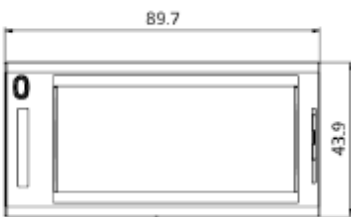

Schematic Drawing

Technical Specification

Product code	IFT- 22904
Dimensions (mm)	90 (W) x 44 (H) x 15 (D)
Standard cover frame colour	Cool Gray 6C
LED colours	Red, Green, Cyan, Yellow, Magenta
Display technology	Full graphic E Ink display
Resolution (pixels)	296 x 128
Active display area (mm)	67 x 29
Pixel density	112dpi
Pixel colours	Black, White, Red Black, White, Yellow Black, White (low temp)
Operating temperature	5° C to 30° C -20° C to 5° C (low temp)
Operating frequency	2.4GHz ISM Band
Label updates / hour / access point	21,000
Battery lifetime	5 years, 2 updates per day
Battery	CR2450 x 2pc
Viewing angles	Nearly 180 degree
Useable pages	2 pages
Encryption	128-bit Advanced Encryption Standard
NFC	Available
Wireless firmware update	Yes
Compliance	CE, FCC/IC, ROHS