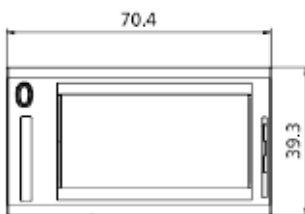

Schematic Drawing

Technical Specification

Product code	IFT- 22134
Dimensions (mm)	70 (W) x 39 (H) x 16 (D)
Standard cover frame colour	Cool Gray 6C
LED colours	Red, Green, Cyan, Yellow, Magenta
Display technology	Full graphic E Ink display
Resolution (pixels)	212 x 104
Active display area (mm)	49 x 24
Pixel density	111dpi
Pixel colours	Black, White, Red Black, White, Yellow Black, White (low temp)
Operating temperature	5°C to 30°C -20°C to 5°C (low temp)
Operating frequency	2.4GHz ISM Band
Label updates / hour / access point	21,000
Battery lifetime	5 years, 2 updates per day
Battery	CR2450 x 2pc
Viewing angles	Nearly 180 degree
Useable pages	2 pages
Encryption	128-bit Advanced Encryption Standard
NFC	Available
Wireless firmware update	Yes
Compliance	CE, FCC/IC, ROHS